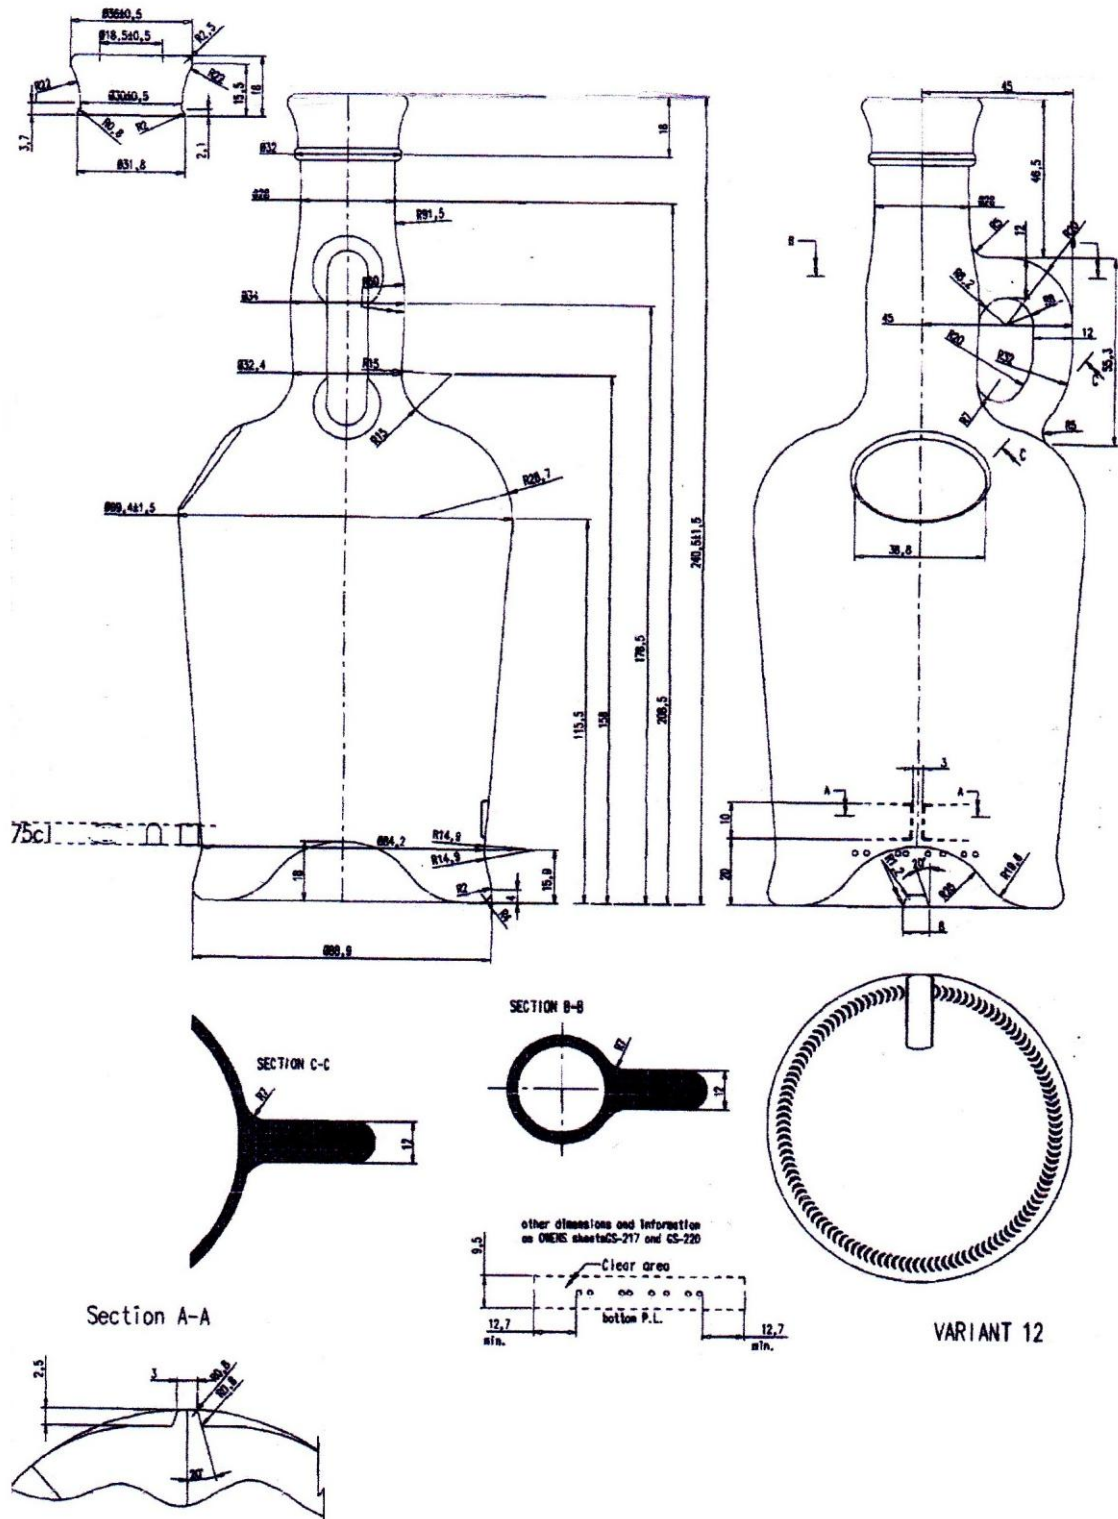

ALEVGOR GLASS

Tunis 750 ml

Code	1112
Capacity	750 ml
Weight	560 g
Units per pallet	1 104